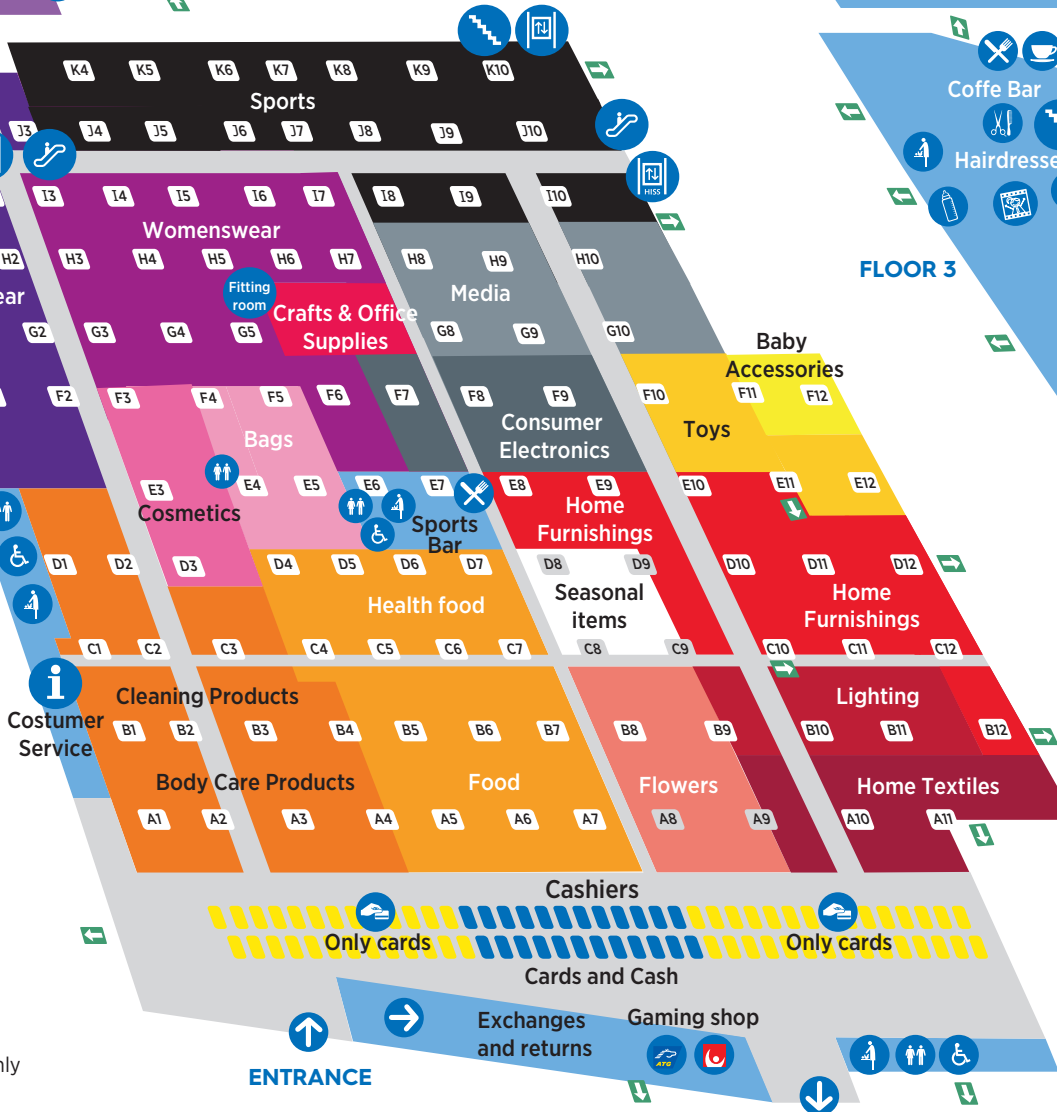

Find your way

- | | | | |
|--|--------------------|--|-----------------------|
| | Customer Service | | Restaurant |
| | Toilet | | Café |
| | Disabled Toilets* | | Playground |
| | Escalator | | Film Corner |
| | Elevator | | Hairdresser |
| | Stairs | | Smoking Area |
| | Baby Changing Room | | Cashiers - Cards only |
| | Baby Feeding Room | | Emergency exit |

WELCOME!

*You can find disabled toilets with a lift at Customer Service and on floor 4. You can find disabled toilets with shower on floor 1.